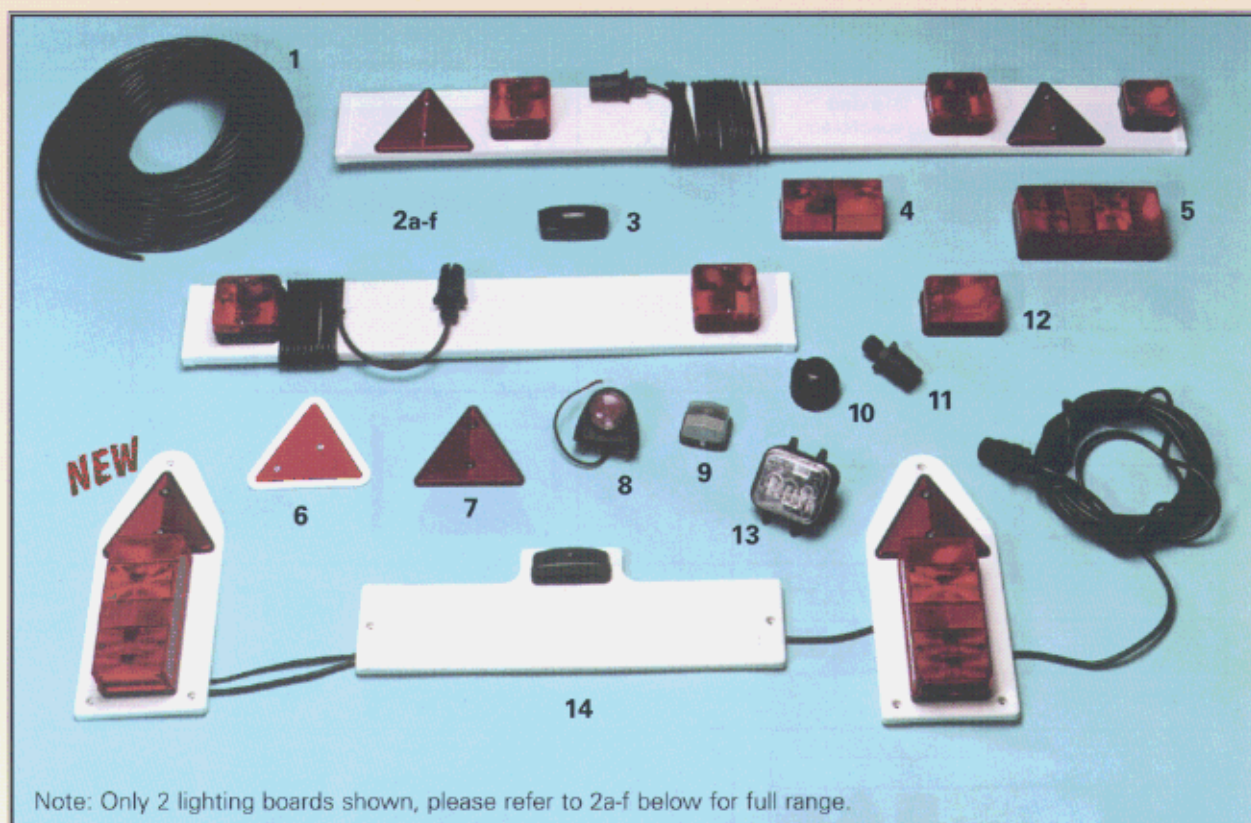

Trailer Lights and Accessories

Data Sheet Issue 00/01

Note: Only 2 lighting boards shown, please refer to 2a-f below for full range.

- | | | | |
|----|--|----|--|
| 1 | 7 core cable 100m roll minimum | 6 | Red reflective triangle c/w white surround |
| 2a | 3' lighting board | 7 | Red reflective triangle |
| 2b | 4" lighting board c/w fog guard lamp | 8 | Side marker lamp |
| 2c | 4'6" lighting board c/w fog guard lamp | 9 | Front marker lamp |
| 2d | 5' lighting board c/w fog guard lamp | 10 | 7 pin socket - plastic |
| 2e | 6' lighting board c/w fog guard lamp | 11 | 7 pin plug - plastic |
| 2f | 6' lighting board c/w fog guard lamp and 9m cable | 12 | Fog guard lamp |
| 3 | Number plate lamp | 13 | Rubber junction box |
| 4 | Combined, stop/tail/indicator lamp without wires | 14 | Lighting pods |
| 5 | Multi Function tail lamp-stop, tail, indicator, fog number plate | | |

APPLICATION

Peak offers a comprehensive range of trailer lights and electrical components to provide the trailer manufacturer with a wide choice to suit most application. We keep an extensive range of lighting boards, which offer a quick method for attaching lights to trailers. They come complete with cable and plug, wired ready for use. Also supplied are individual lights, reflectors, cables, etc for more special applications. Our range covers the most basic legal UK requirements to the more comprehensive overseas standard. *Please ask our Technical Department for assistance.*

Item 14 is a lighting pod kit which is specially designed to fit our range of General Purpose Trailer kits.

Due to the enormous amount of variations in lights and accessories, only the most frequently used items are shown in our photograph and price list, however, a complete range is available ex-stock from our Factory shop. *Please ask our Factory Shop for assistance.*